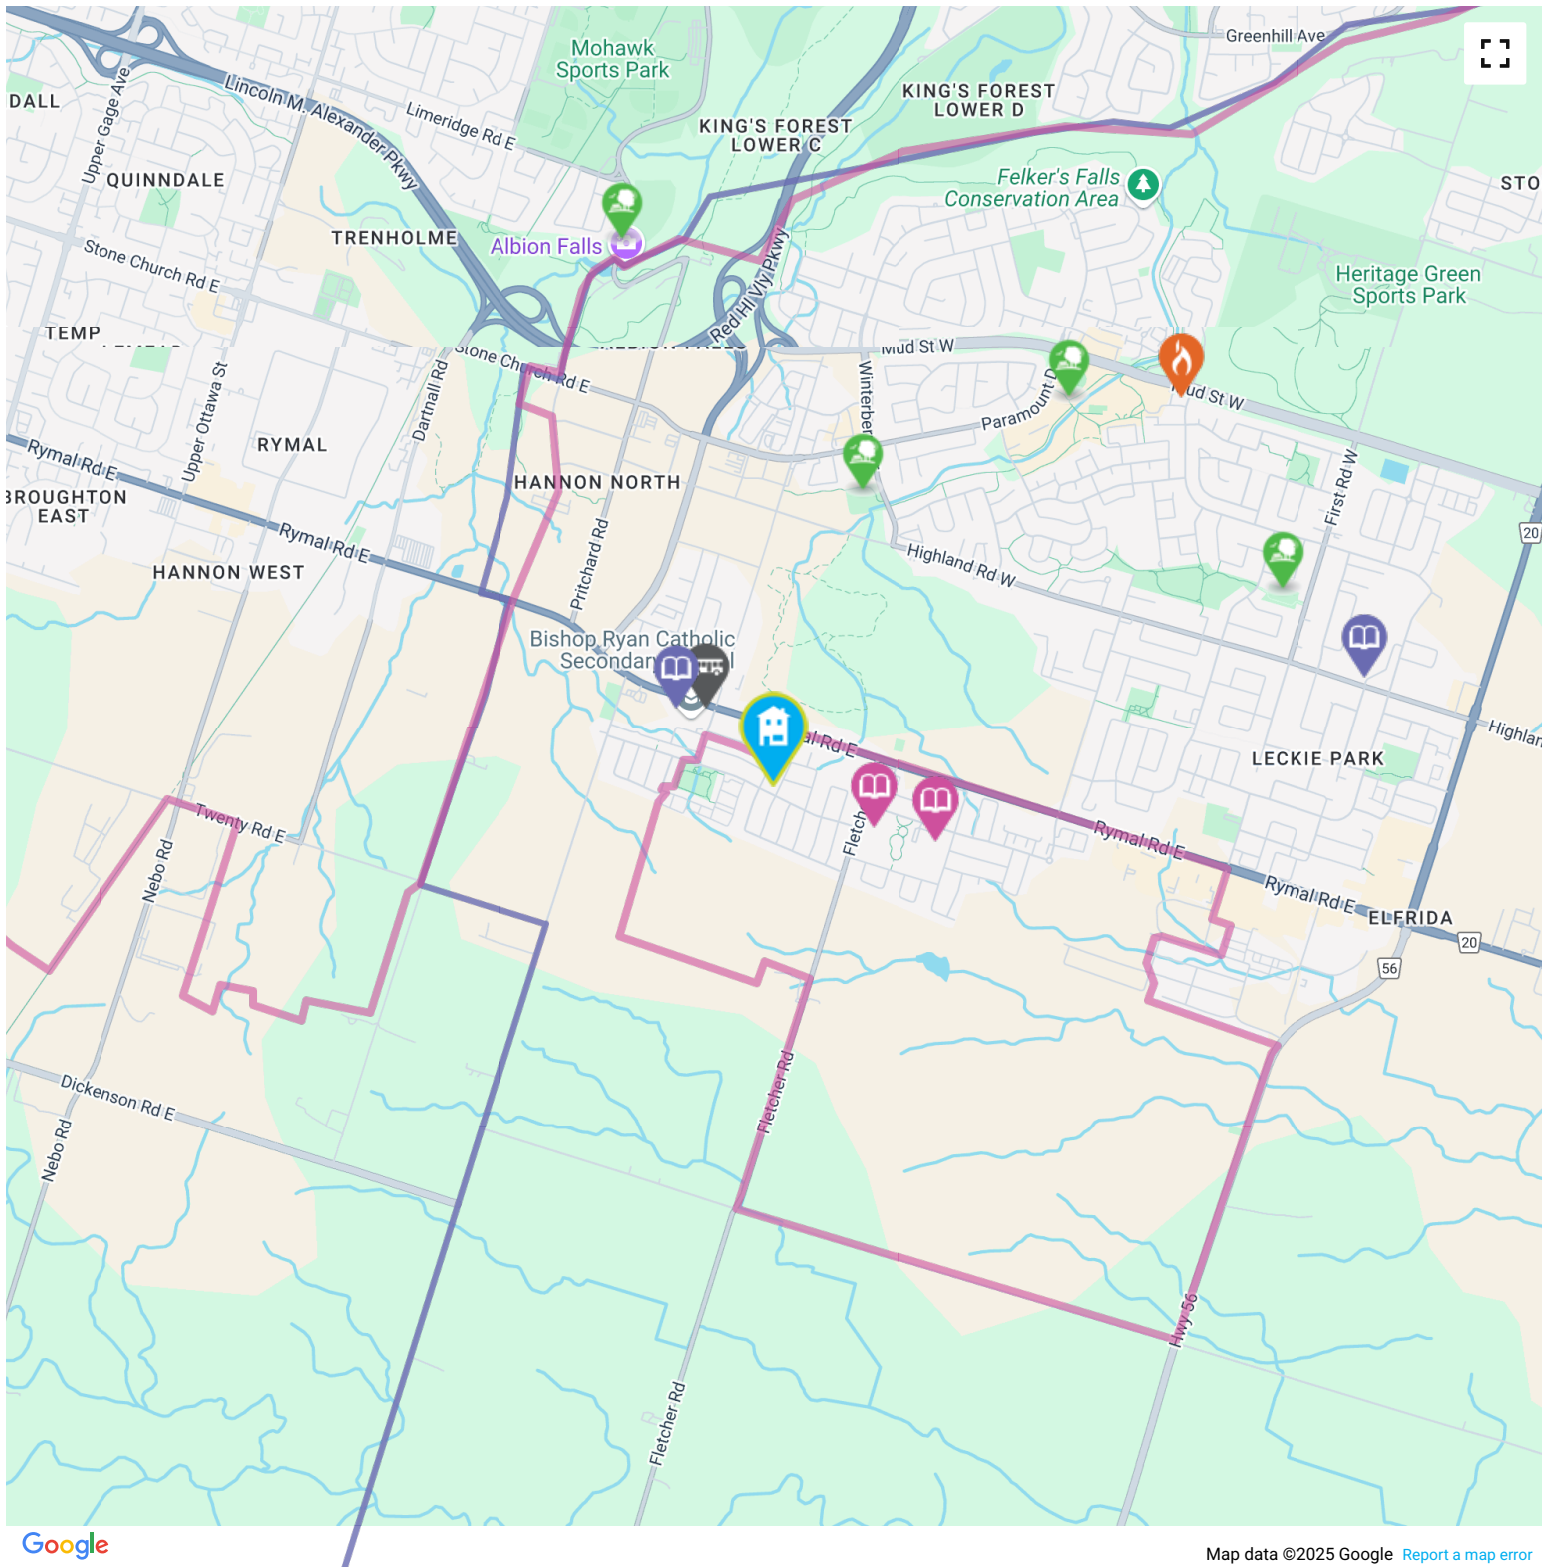

The nearest rail transit stop is Hamilton GO Centre

9.52 KM away

<https://www.gotransit.com...>

The nearest street-level transit stop is Rymal At Dakota

about a 6 minute walk - 0.46 KM

<http://www.hamilton.ca...>

<https://www.hamilton.ca...>

The nearest police facility is Mountain Police Station

5.64 KM away

Address 400 Rymal Road East, Hamilton, ON L9B

<https://hamiltonpolice.on.ca...>

Google

Map data ©2025 Google [Report a map error](#)